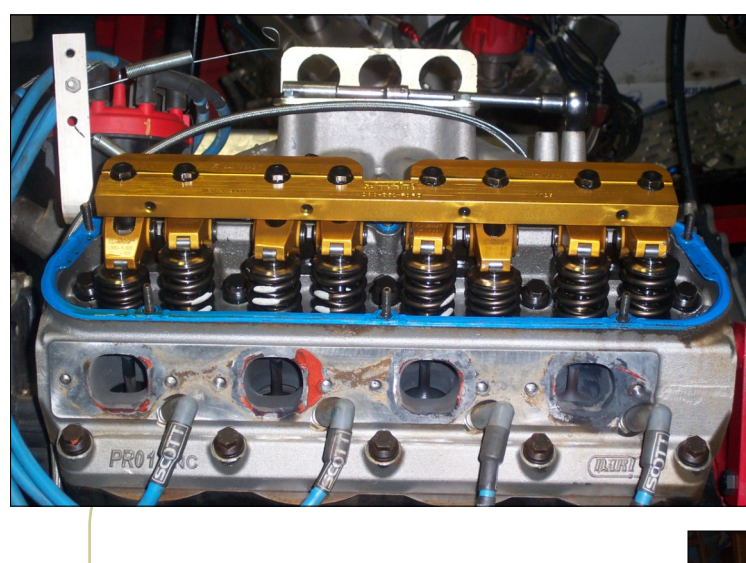

402 FORD RACE ENGINE

7000.00
WITH HEADERS & RADIATOR

17 RACES SINCE FRESH 48 RACES TOTAL SINCE
NEW GOOD SMOOTH POWER

ENGINE HAS MANY FEATURE WINS INCLUDING
THE UMP NATIONALS AND 4 CROWN NATIONALS
AT ELDORA.

- 9.5 DECK DART BLOCK
- DART PRO 1 CNC HEADS
- EAGLE 3 3/4 STROKE CRANK
- H-BEAM RODS
- ALUMINUM WATER PUMP
- ROLLER CAM
- MSD DISTRIBUTOR
- JONES SERPENTINE PULLEYS
- SCOTT PLUG WIRES
- 9 QT OIL PAN
- CRANE GOLD RACE ROCKERS
- JOMAR STUD GIRDLE
- PROFESSIONAL PRODUCTS
BALANCER